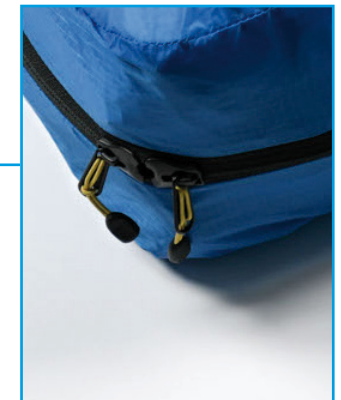

FEATURES

SOFTBAG2

- **2 contrast colors**
Orange for size S, citronelle for size M
- **Padded fixation strap**
For securing the leading edge. Kept in contrast color for increased visibility.
- **Magnetic buckles**
Extremely robust. The webbing is in contrast color for enhanced visibility. 2 pieces for size S and 3 pieces for size M.
- **Toggle Button**
For securing the risers.
- **Mesh material on the side**
For better ventilation.
- **Zipper with two sliders and anti-snagging clip**
The zipper can be opened or closed in both directions. Thanks to the anti-snagging clips, the harness can remain connected to the paraglider. The lines can't get caught in the zipper.

FEATURES

SMARTBAG

- **2 contrast colors**
Citronelle for size S, orange for size M.
- **30DMF paraglider fabric**
Lightweight and durable.
- **Magnetic buckles**
Extremely robust. 3 pieces are kept in contrast color, which mark the folding lines.
- **Toggle Button**
For securing the risers.
- **Zipper with two sliders and anti-snagging clip**
For compressing the SMARTBAG. Thanks to the anti-snagging clips, the harness can remain connected to the paraglider. The lines can't get caught in the zipper.
- **Carrying handle**
For easy handling.