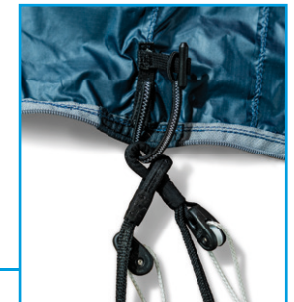

GUARDBAG

The GUARDBAG is specifically designed for high-performance 2-liners and paragliders with stiff rigid foils. With slightly higher weight, the GUARDBAG focuses on durability and guarantees comprehensive protection for the paraglider.

FEATURES

SOFTBAG2

- **2 contrast colors**
Orange for size S, citronelle for size M
- **Padded fixation strap**
For securing the leading edge. Kept in contrast color for increased visibility.
- **Magnetic buckles**
Extremely robust. The webbing is in contrast color for enhanced visibility. 2 pieces for size S and 3 pieces for size M.
- **Toggle Button**
For securing the risers.
- **Mesh material on the side**
For better ventilation.
- **Zipper with two sliders and anti-snagging clip**
The zipper can be opened or closed in both directions. Thanks to the anti-snagging clips, the harness can remain connected to the paraglider. The lines can't get caught in the zipper.

FEATURES

GUARDBAG

- **2 contrast colors**
Citronelle for size S, blue jewel for size M
- **Padded fixation straps**
With flap and foam reinforcement for particularly gentle fixation of the leading edge. Kept in contrast color.
- **Magnetic buckles**
Extremely robust. The webbing is in contrast color for enhanced visibility. 2 pieces for size S and 3 pieces for size M.
- **Riser pocket**
For storing the risers, especially material friendly. Kept in contrast color.
- **Mesh material on the side**
For better ventilation.
- **Zipper with two sliders and anti-snagging clip**
The zipper can be opened or closed in both directions. Thanks to the anti-snagging clips, the harness can remain connected to the paraglider. The lines can't get caught in the zipper. Kept in contrast color.